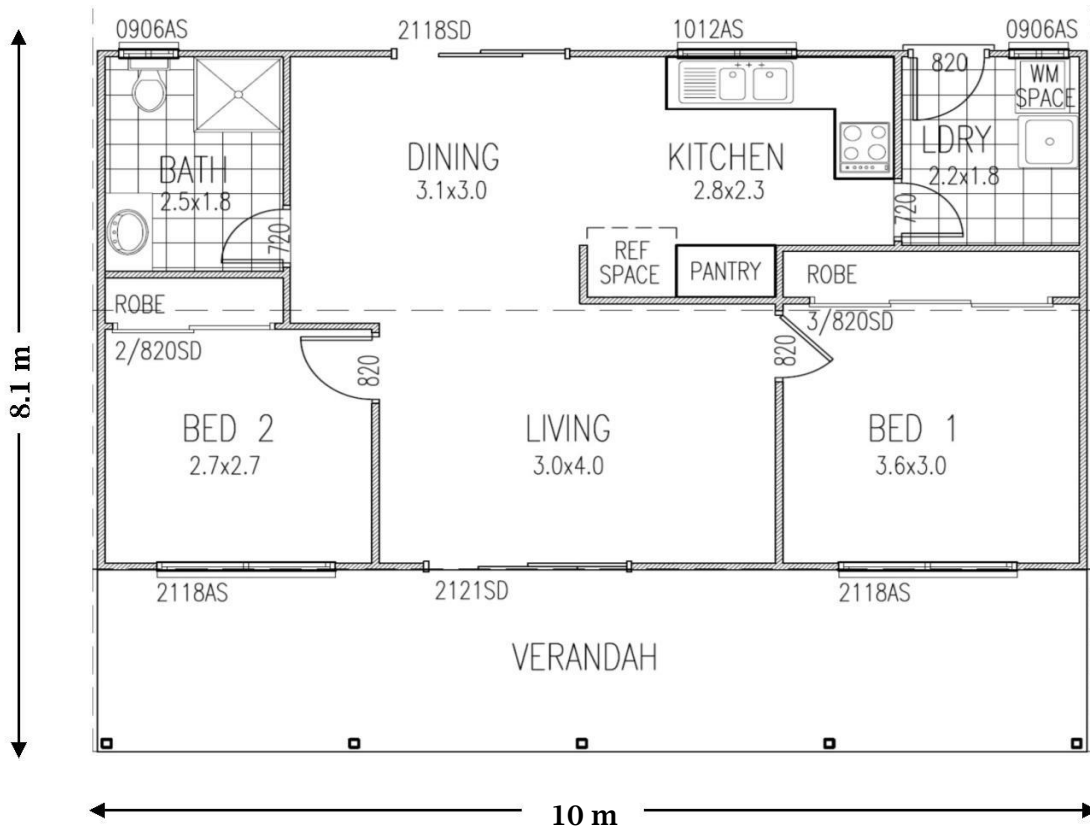

PENINSULA SERIES

Portsea

Seaside
Building

2

1

Floor Area 60 m²

Verandah Area 21 m²

Under Roof Area 86 m²