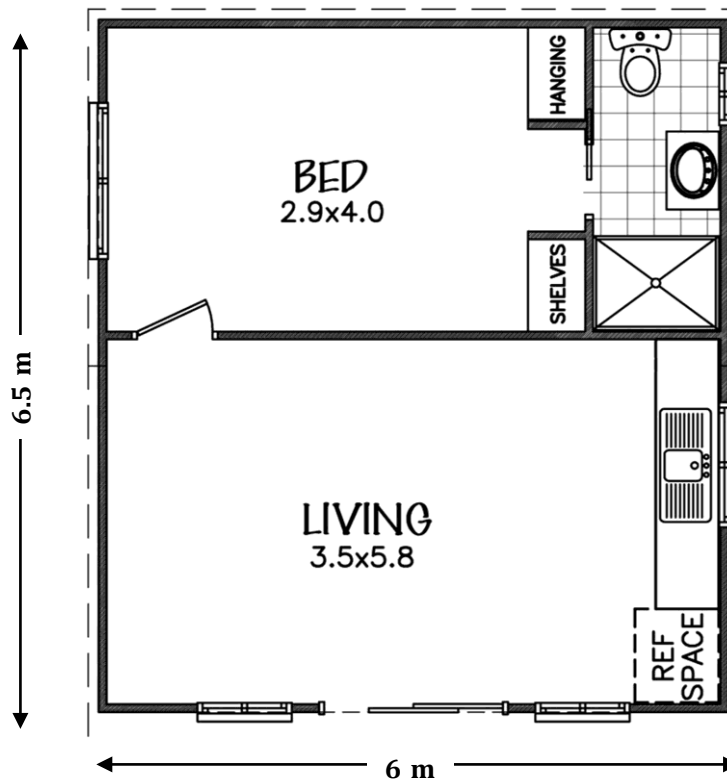

# PENINSULA SERIES

## Boneo

Seaside  
Building

1

1

Floor Area

39 m<sup>2</sup>

Under Roof Area

45 m<sup>2</sup>